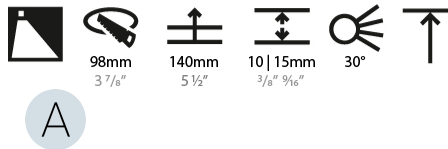

PHYSICAL

Shape: Round
Diameter (mm): 107
Diameter (in): 4 ³/₁₆
Height (mm): 118
Height (in): 4 ⁵/₈
Ceiling Thickness (mm): 10 / 12.5 / 15
Ceiling Thickness (in): 3/8 or 1/2 or 9/16
Min. Recessing Depth (mm): 140
Min. Recessing Depth (in): 5 ¹/₂
Light Distribution: Adjustable / Asymmetric
Weight (kg): 0.473
Weight (lbs): 1.04
Fixture Finish: SSR / BKV / CWI / CRY / HAB / UFT / ITA / RUA / FTG / MYG / LOD / PUS / FRO / FUP / KIA / POP / BLS / SPG / MEY / GOH / GUM / CHC / COM / ABZ / JAG / OBR / MOS / ROR
Fixture Material: Aluminum Die Cast
Cut-out Measurements: 98mm / 3 7/8"

ELECTRICAL

Lamp Type: LED (Zhaga Standard)
Input Wattage (W): 16.5
Total Output Wattage (W): 14
Dimming: Tri-Mode (Non-Dimming and Phase Dimming (120Vac only) and 0-10V Dimming)
Driver Included: No
Driver Location: Recessed Housing
Driver Type: Constant Current - Universal
Driver Class: Class 2
Housing: See components
Input Voltage (V): 120 - 277
Constant Current (MA): 350

LED

Number of LEDs: 1
Color Temperature (°K): 2700 / 3000 / 3500 / 4000
Max. Delivered Lumen (lm): 1030 / 1070 / 1117 / 1140
Nominal Lumen (lm): 1386 / 1438 / 1511 / 1542
CRI: >90 CRI
Lamp Life (hrs): 50000

OPTICAL

Reflector: 20 / 40 / 60
Adjustability: Fixed

RATINGS AND CERTIFICATIONS

Certified By: Certified for North American Standards
IP rating: IP20